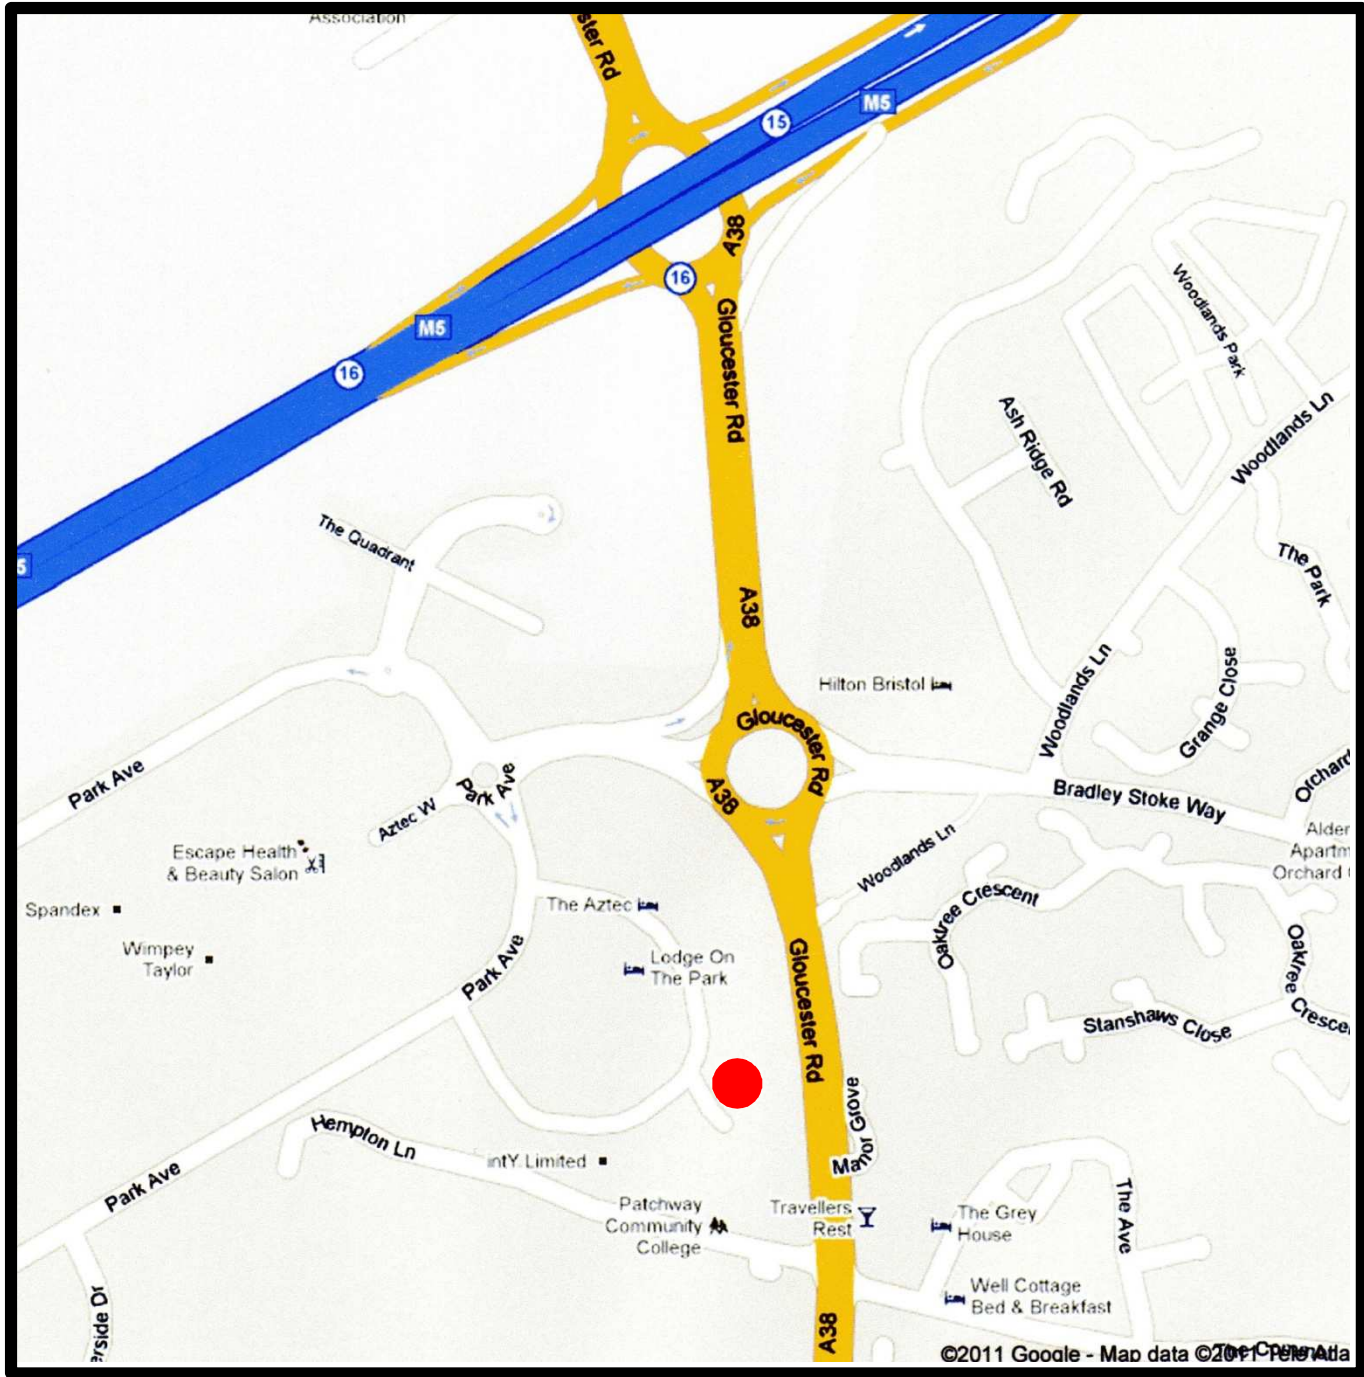

## How to find us in Bristol.....

 M3 Corporate Finance  
130 Aztec  
Aztec West  
Almondsbury  
Bristol, BS32 4UB  
Tel: 0845 270 0345

Exit M5 at junction 16 and take A38 towards Filton & Aztec West

At first roundabout, take 3<sup>rd</sup> exit to Aztec West & then take 1<sup>st</sup> exit at next roundabout into Park Avenue.

Take 1<sup>st</sup> left & follow past Aztec Hotel & Lodge on the Park.  
Take next left & keep left into free car park at 130 Aztec (Rombourne offices)